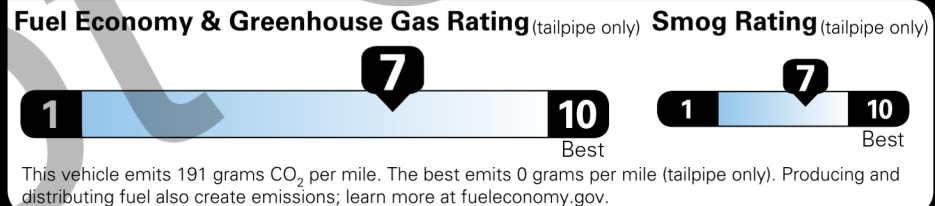

BASE MANUFACTURER'S SUGGESTED RETAIL PRICE $31,300.00

1. **OPTIONAL EQUIPMENT**
2. FE 50 State Emissions
   - CP Convenience Package: 600.00
     Includes Auto-Dimming Rearview Mirror w/HomeLink, and Smart Key System On Front Doors

SOUTHEAST TOYOTA DISTRIBUTORS, LLC
MANUFACTURER'S SUGGESTED RETAIL PRICE[†] $ 31,900.00

DISTRIBUTOR'S OPTIONS

XY900	TOYOGUARD Platinum Includes: 2 Oil and Filter Changes at any Toyota Dealer Four Tire Rotations Roadside and Rental Car Assistance Exterior Paint Sealant and Interior Protector	699.00
XF210	Paint Protection Film: Hood & Door Package Includes coverage on: Hood Mirror Backs (if applicable) Door Cups Door Edges Rear Bumper	698.00
UN	Front Accent Lights	599.00
MR200	All Weather Mats with All Weather Trunk Mat	449.00
PR100	Multimedia Screen Protector	129.00
CY200	Phone Cable Charge Package Contents: 1-Apple Lightning to USB-A Cable - 3' 1-Apple Lightning to USB-C Cable - 3' 1-USB-C to USB-A Cable - 3' 1-USB-C to USB-C Cable - 3'	79.00
CN100	Cargo Net	59.00

EPA DOT Fuel Economy and Environment

Gasoline Vehicle

Fuel Economy

46 MPG Midsized Cars range from 15 to 137 MPG. The best vehicle rates 146 MPGe.

47 city 45 highway

2.2 gallons per 100 miles

You save $3,000
in fuel costs over 5 years
compared to the average new vehicle.

Annual fuel COST
$1,100

Actual results will vary for many reasons, including driving conditions and how you drive and maintain your vehicle. The average new vehicle gets 29 MPG and costs $8,500 to fuel over 5 years. Cost estimates are based on 15,000 miles per year at $3.30 per gallon. MPGe is miles per gasoline gallon equivalent. Vehicle emissions are a significant cause of climate change and smog.

fuel economy.gov
Calculate personalized estimates and compare vehicles

MANUFACTURER'S SUGGESTED RETAIL PRICE[†] $31,900.00

[†]Manufacturer's suggested retail price excludes delivery processing and handling fees, license and title fees, applicable federal, state and local taxes, and dealer and distributor options and accessories.

36 month/36,000-mile limited warranty on all Southeast Toyota Distributors, LLC options, contact your local Toyota dealership for more information.

TOTAL DISTRIBUTOR'S OPTIONS $ 2,712.00
DELIVERY, PROCESSING AND HANDLING FEE 1,160.00
DESTINATION FUEL SURCHARGE 0.00
TOTAL SUGGESTED RETAIL PRICE $ 35,772.00

DELIVERED BY TRUCK TO: 10017

BUTLER TOYOTA
4580 RIVERSIDE DRIVE-POB 7567
MACON, GA 31210

K025